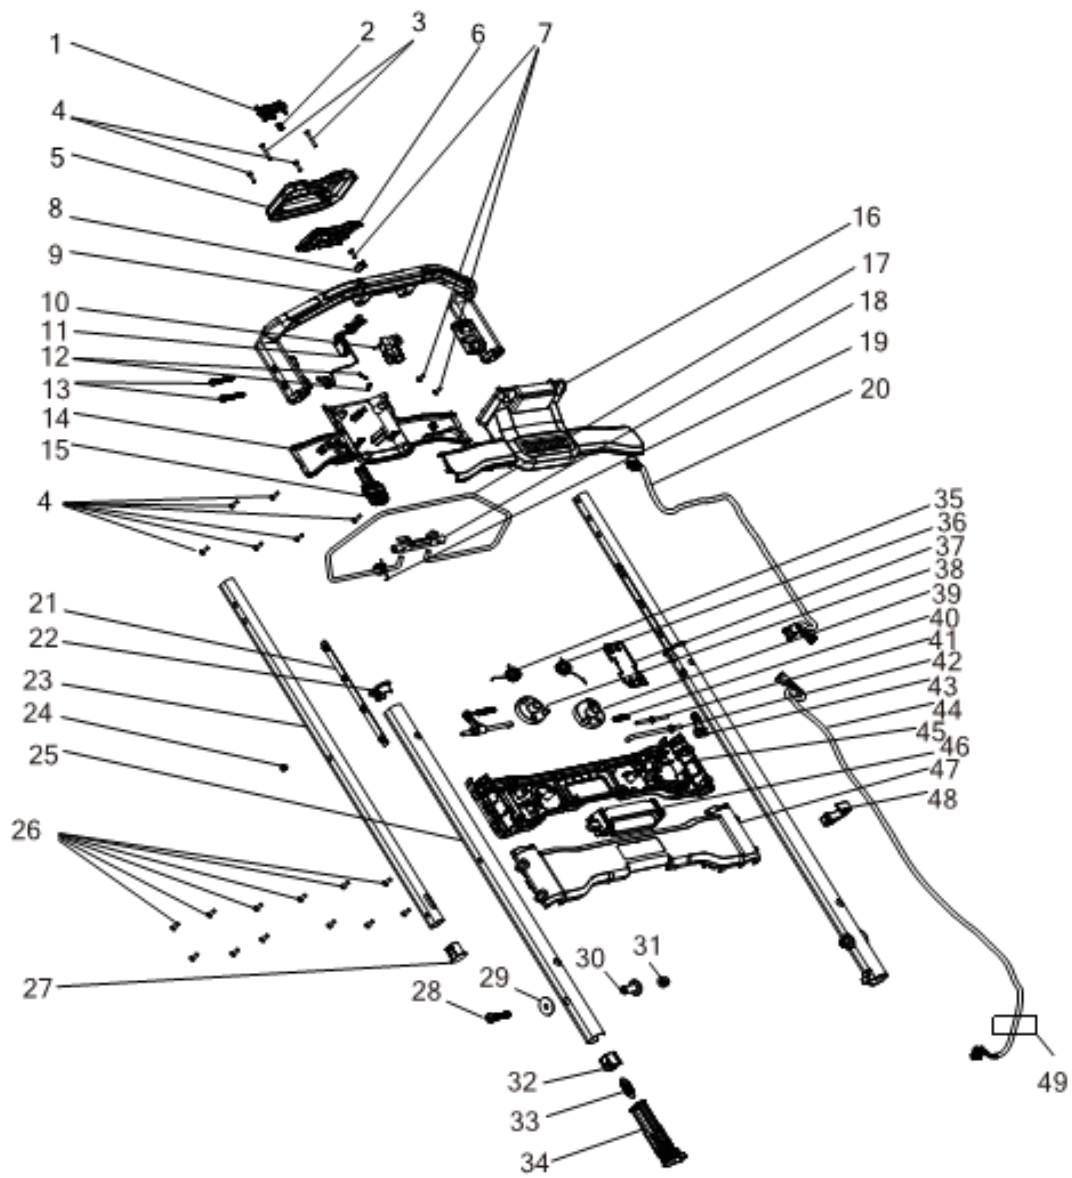

DCMWP500N CORDLESS MOWER 1