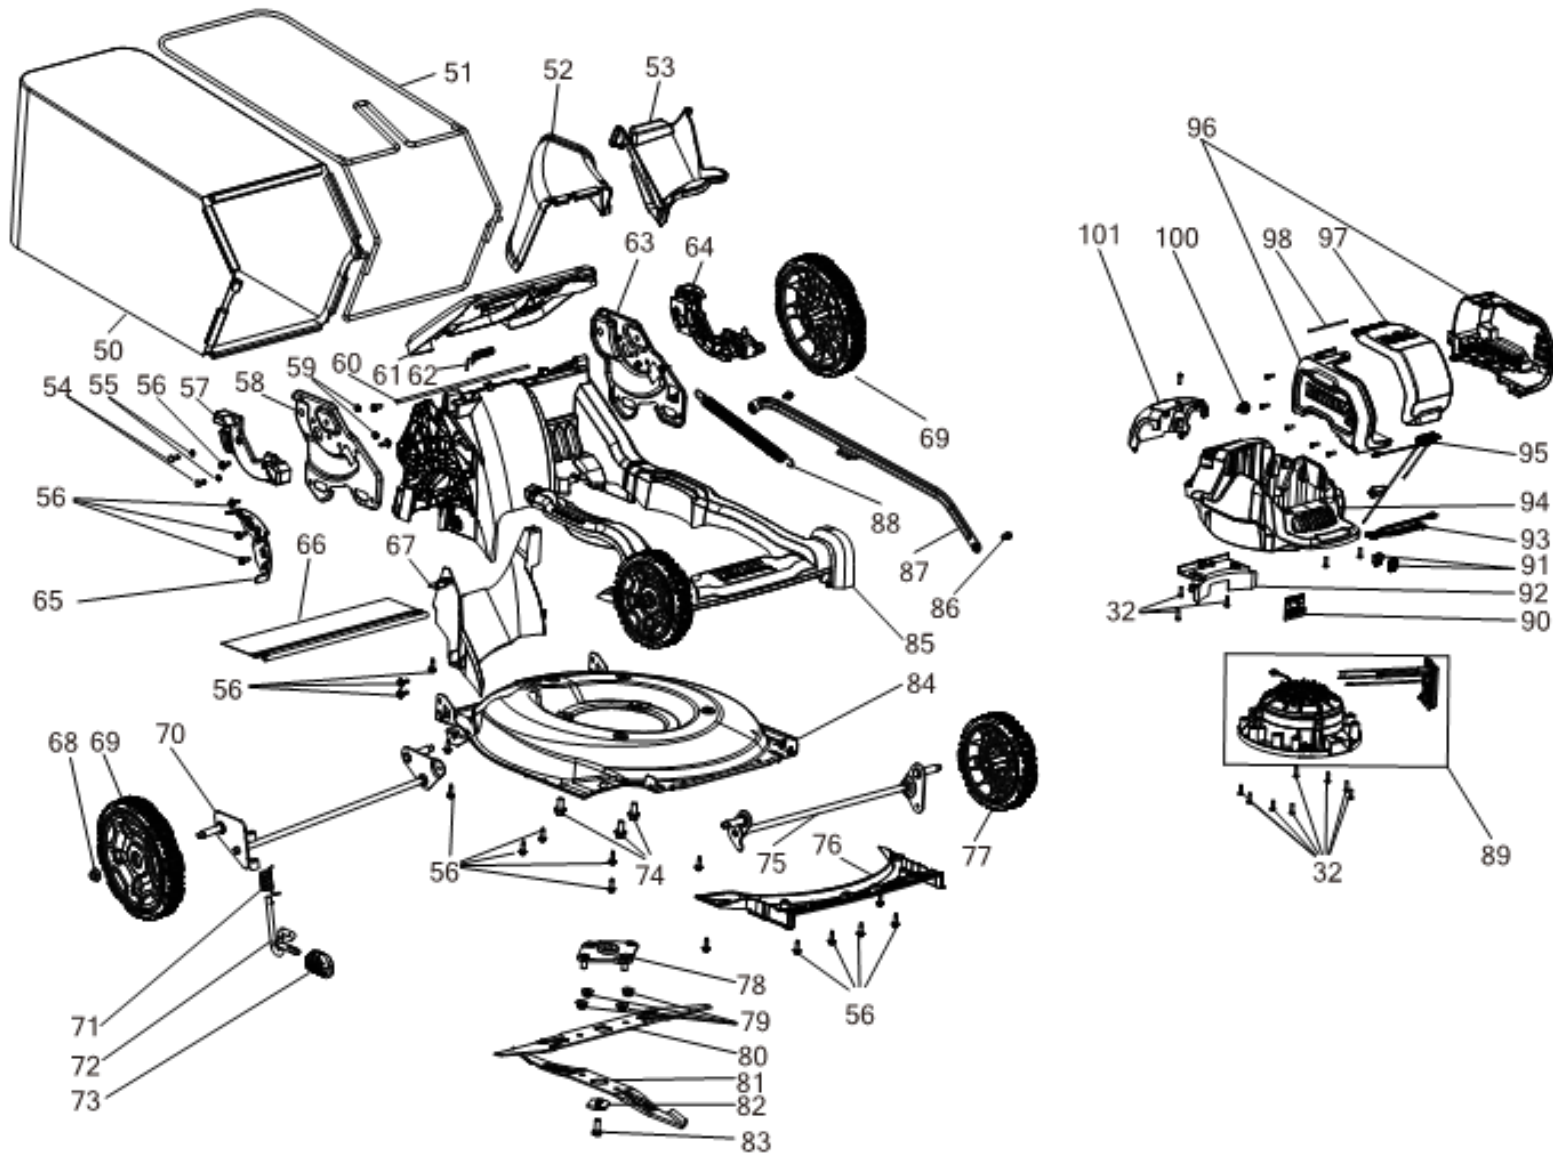

## Parts List DCMWP500N CORDLESS MOWER 1

Item	Part Number	Qty	Part Description	General Description	Other Info	Repair Inst	Markets
1	NA168482	1	BUTTON			No	XJ
2	NA213502	1	SPRING			No	XJ
3	90617442	2	SCREW			No	XJ
4	330019-03	8	SCREW			No	XJ
5	NA120833	1	COVER			No	XJ
6	NA171938	1	CONTROL			No	XJ
7	330019-02	3	SCREW			No	XJ
8	NA255730	1	BUTTON			No	XJ
9	NA268870	1	HANDLE SA			No	XJ
10	NA172919	1	SWITCH			No	XJ
11	NA211458	1	WIRE			No	XJ
12	N261987	2	CAP			No	XJ
13	330045-29	4	SCREW			No	XJ
14	NA120832	1	COVER			No	XJ
15	NA260845	1	KEY			No	XJ
16	NA120831	1	SWITCH COVER			No	XJ
17	NA168479	1	CATCH			No	XJ
18	NA168480	1	CAM			No	XJ
19	N534932	1	SPRING TORSION			No	XJ
21	NA302113	2	STRIP			No	XJ
22	NA302159	2	SLEEVE			No	XJ
23	NA302156	2	TUBE UPPER			No	XJ
24	NA377608	2	STOP			No	XJ
25	NA302154	2	TUBE LOWER			No	XJ
26	330019-12	31	SCREW			No	XJ
27	NA302157	2	SLEEVE			No	XJ
28	NA291227	2	BOLT			No	XJ
29	NA302168	2	WASHER			No	XJ
30	NA302166	2	SCREW			No	XJ
31	N526931	2	NUT			No	XJ
32	NA302103	2	HOOK			No	XJ
33	NA302114	2	SPRING			No	XJ